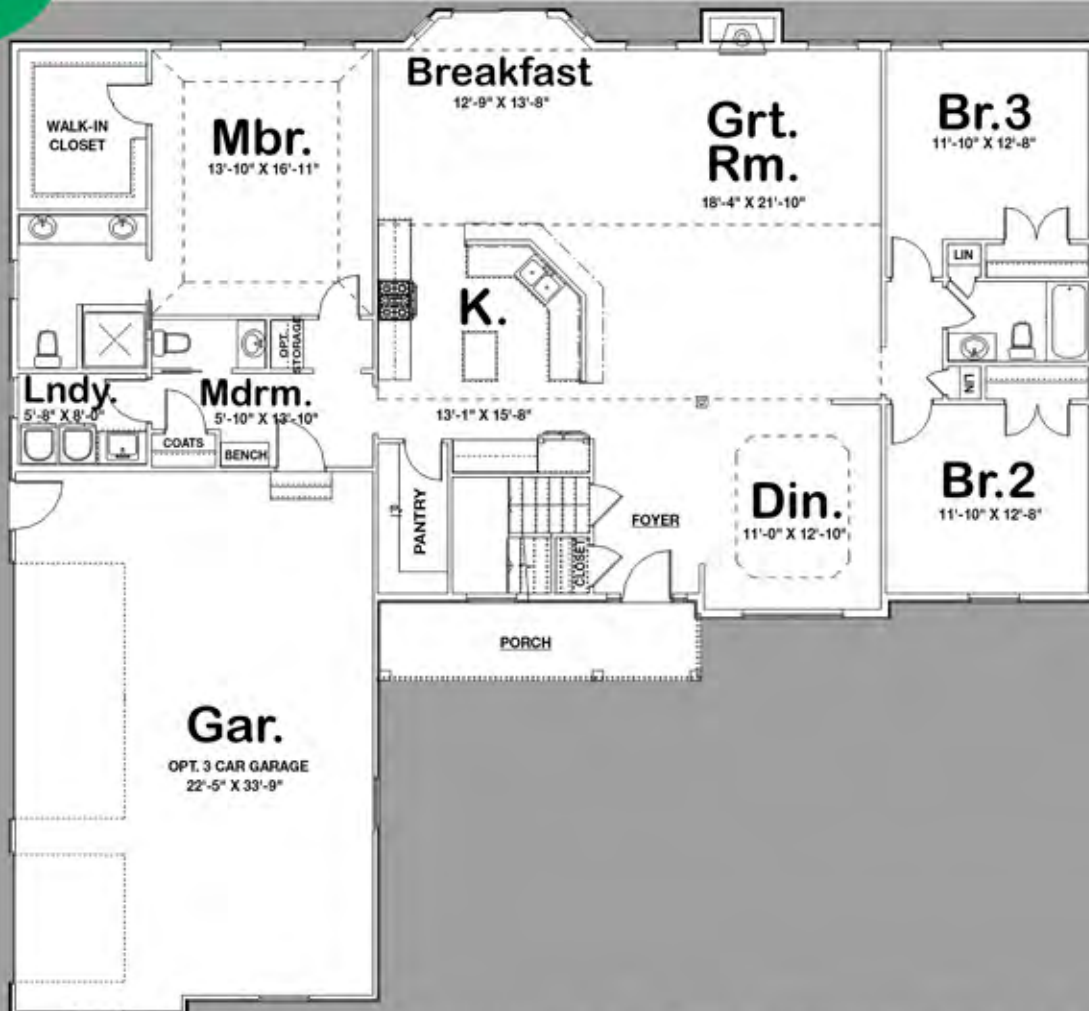

The Verona

3 Bedroom | 2.5 Baths | 2 Car Garage

Main Level: 2236 sft

Total Finished: 2236 sft

Exterior Dimensions
68'-0" Wide
63'-0" Deep

Artist Rendering and Floorplan shown with optional features. Final home exterior may vary from shown.