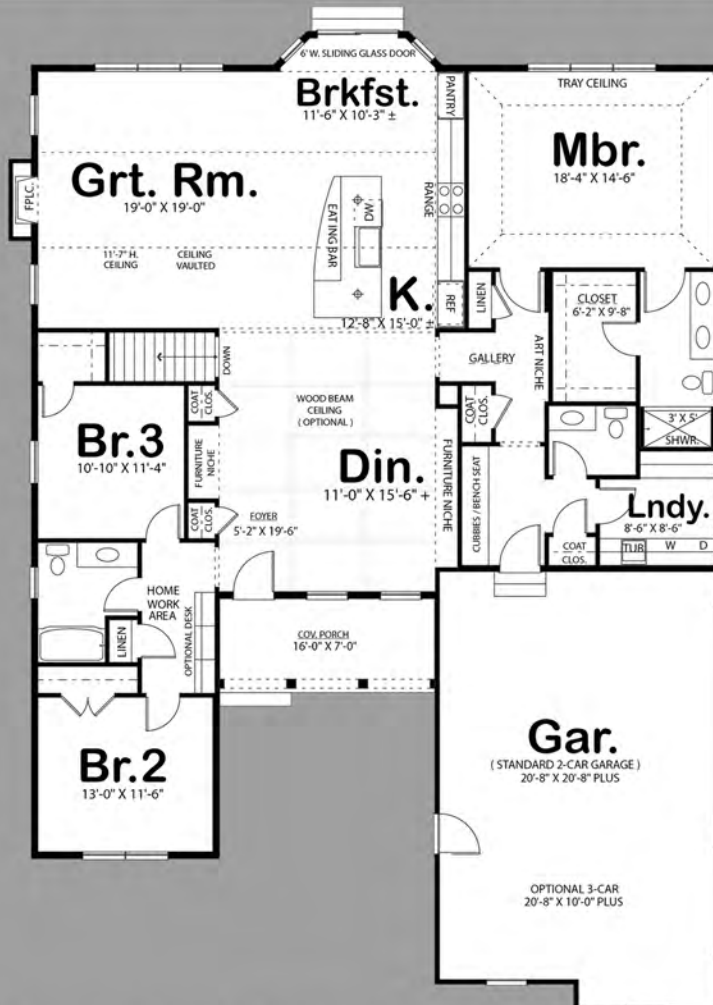

# The Tuscany

3 Bedroom | 2.5 Baths | 2 Car Garage

Main Level: 2290 sft

Total Finished: 2290 sft

Exterior Dimensions  
51'-4" Wide  
70'-4" Deep

Artist Rendering and Floorplan shown with optional features. Final home exterior may vary from shown.