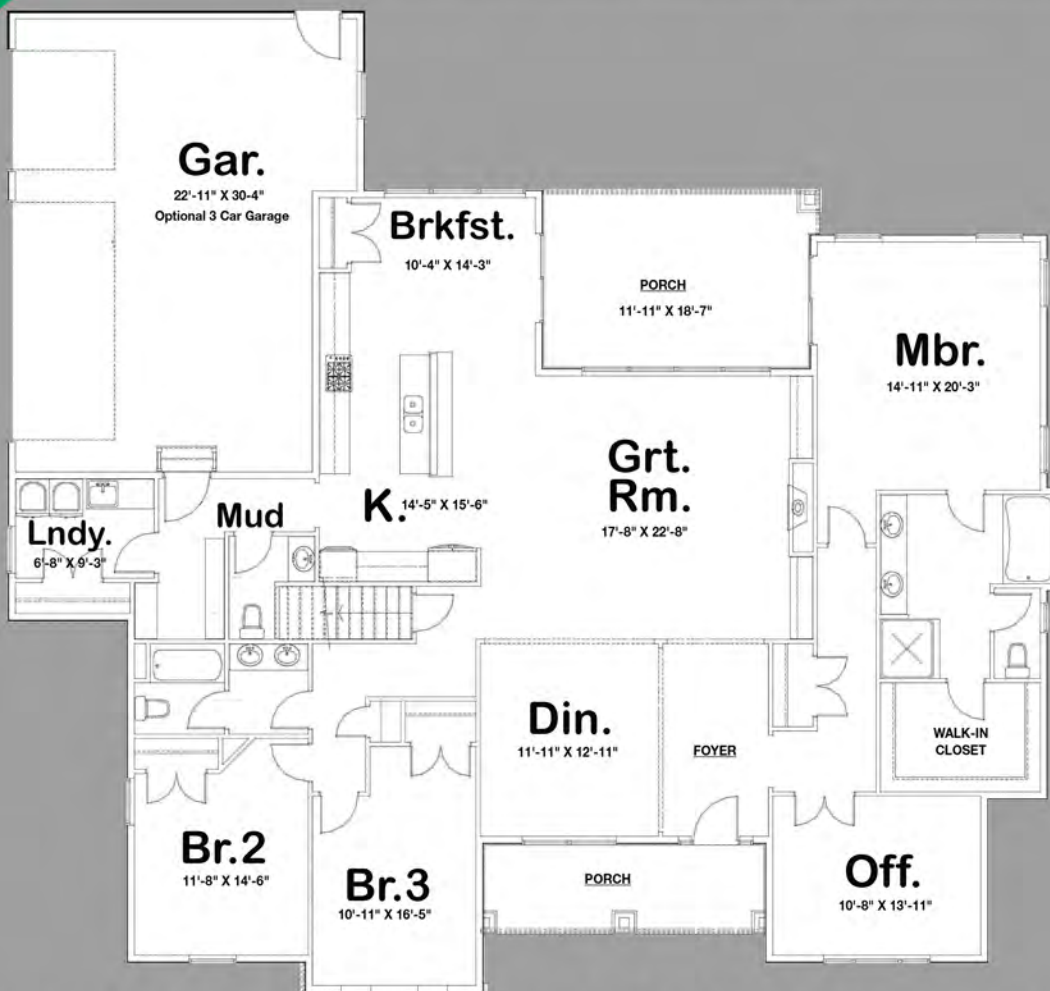

The Roma

3 Bedroom | 2.5 Baths | 2 Car Garage

Main Level: 2638 sft

Total Finished: 2638 sft

Exterior Dimensions
71'-0" Wide
66'-0" Deep

Artist Rendering and Floorplan shown with optional features. Final home exterior may vary from shown.